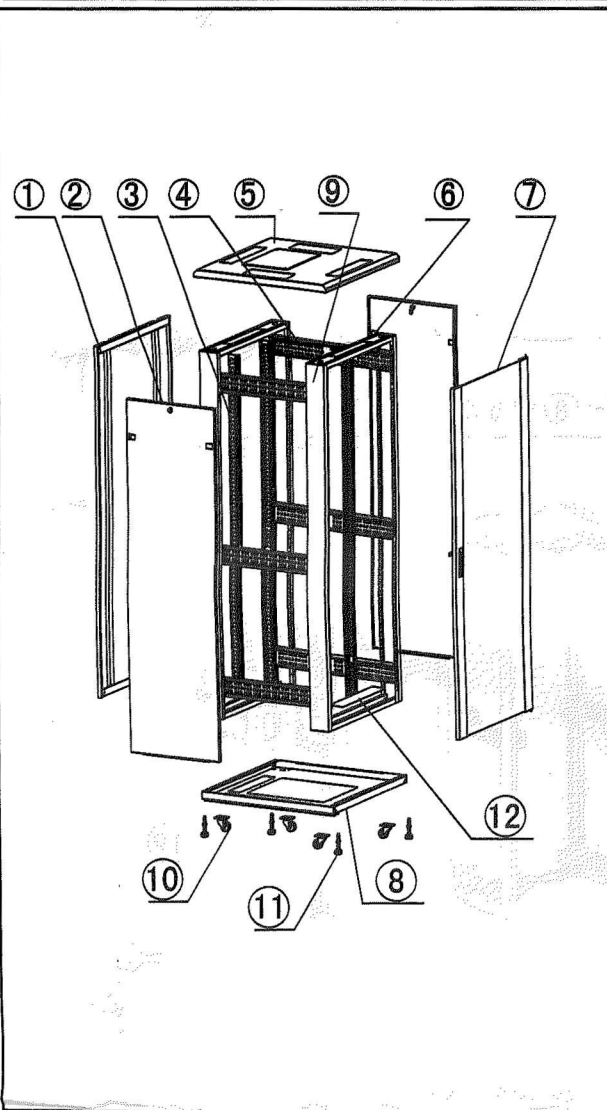

# excel Environ CR/ER Series Assembly Instructions - 600mm Wide

## SUPPLIED PARTS AND HARDWARE

I	J	K	L	M
2 X portal crane cushion	2 X block stop	24 X MX10 bolt	18 X MX12 nut 33 X MX12 bolt	16 X MX42 bolt

# excel Environ CR/ER Series Assembly Instructions - 800mm Wide