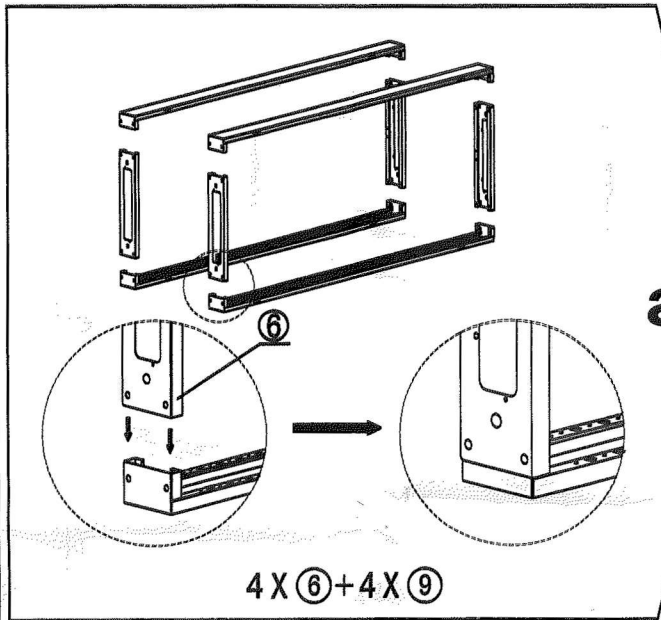

# excel Environ CR/ER Series Assembly Instructions - 600mm Wide

## SUPPLIED PARTS AND HARDWARE

I	J	K	L	M
2 X portal crane cushion	2 X block stop	24 X MX10 bolt	18 X MX12 nut 33 X MX12 bolt	16 X MX42 bolt

# excel Environ CR/ER Series Assembly Instructions - 800mm Wide