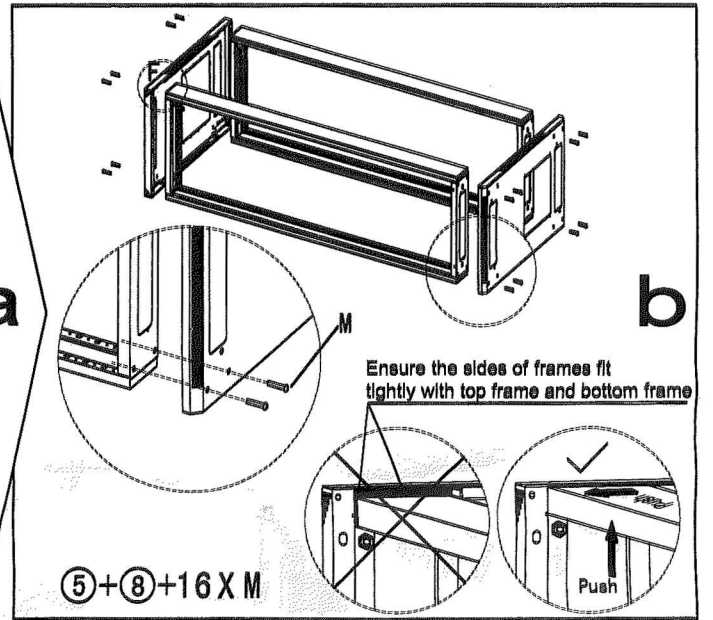

# excel Environ CR/ER Series Assembly Instructions - 600mm Wide

## SUPPLIED PARTS AND HARDWARE

I	J	K	L	M
2 X portal crane cushion	2 X block stop	24 X MX10 bolt	18 X MX12 nut 33 X MX12 bolt	16 X MX42 bolt

# excel Environ CR/ER Series Assembly Instructions - 800mm Wide