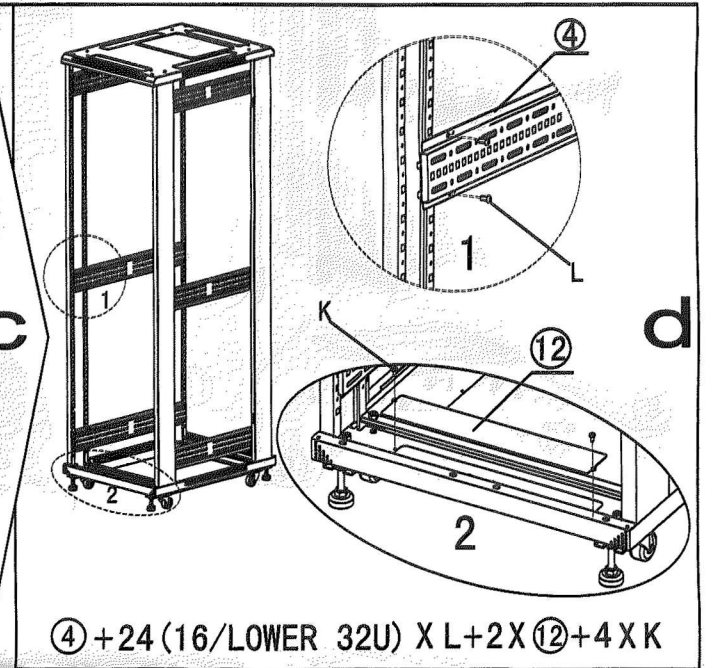

# excel Environ CR/ER Series Assembly Instructions - 600mm Wide

## SUPPLIED PARTS AND HARDWARE

I	J	K	L	M
2 X portal crane cushion	2 X block stop	24 X MX10 bolt	18 X MX12 nut 33 X MX12 bolt	16 X MX42 bolt

# excel Environ CR/ER Series Assembly Instructions - 800mm Wide