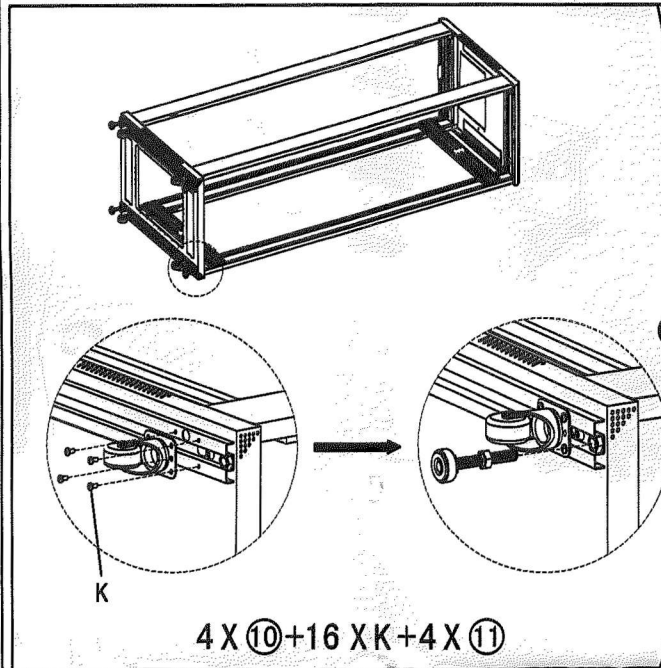

# excel Environ CR/ER Series Assembly Instructions - 600mm Wide

## SUPPLIED PARTS AND HARDWARE

I	J	K	L	M
2 X portal crane cushion	2 X block stop	24 X MX10 bolt	18 X MX12 nut 33 X MX12 bolt	16 X MX42 bolt

# excel Environ CR/ER Series Assembly Instructions - 800mm Wide