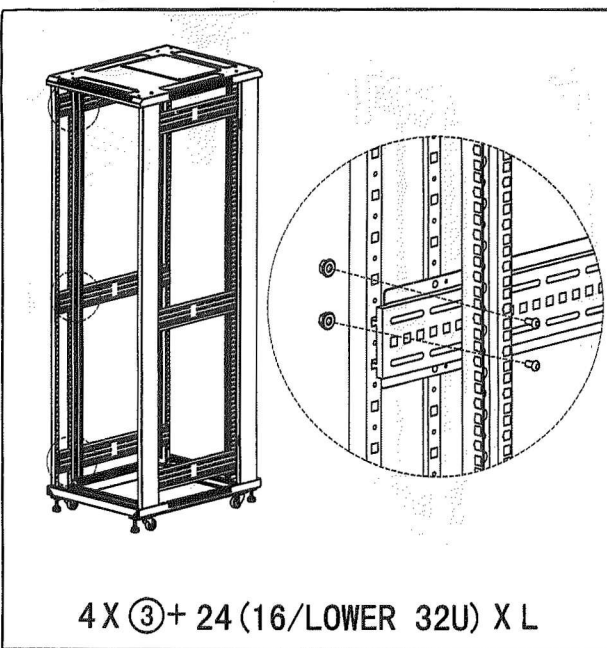

# excel Environ CR/ER Series Assembly Instructions - 600mm Wide

## SUPPLIED PARTS AND HARDWARE

I	J	K	L	M
2 X portal crane cushion	2 X block stop	24 X MX10 bolt	18 X MX12 nut 33 X MX12 bolt	16 X MX42 bolt

# excel Environ CR/ER Series Assembly Instructions - 800mm Wide